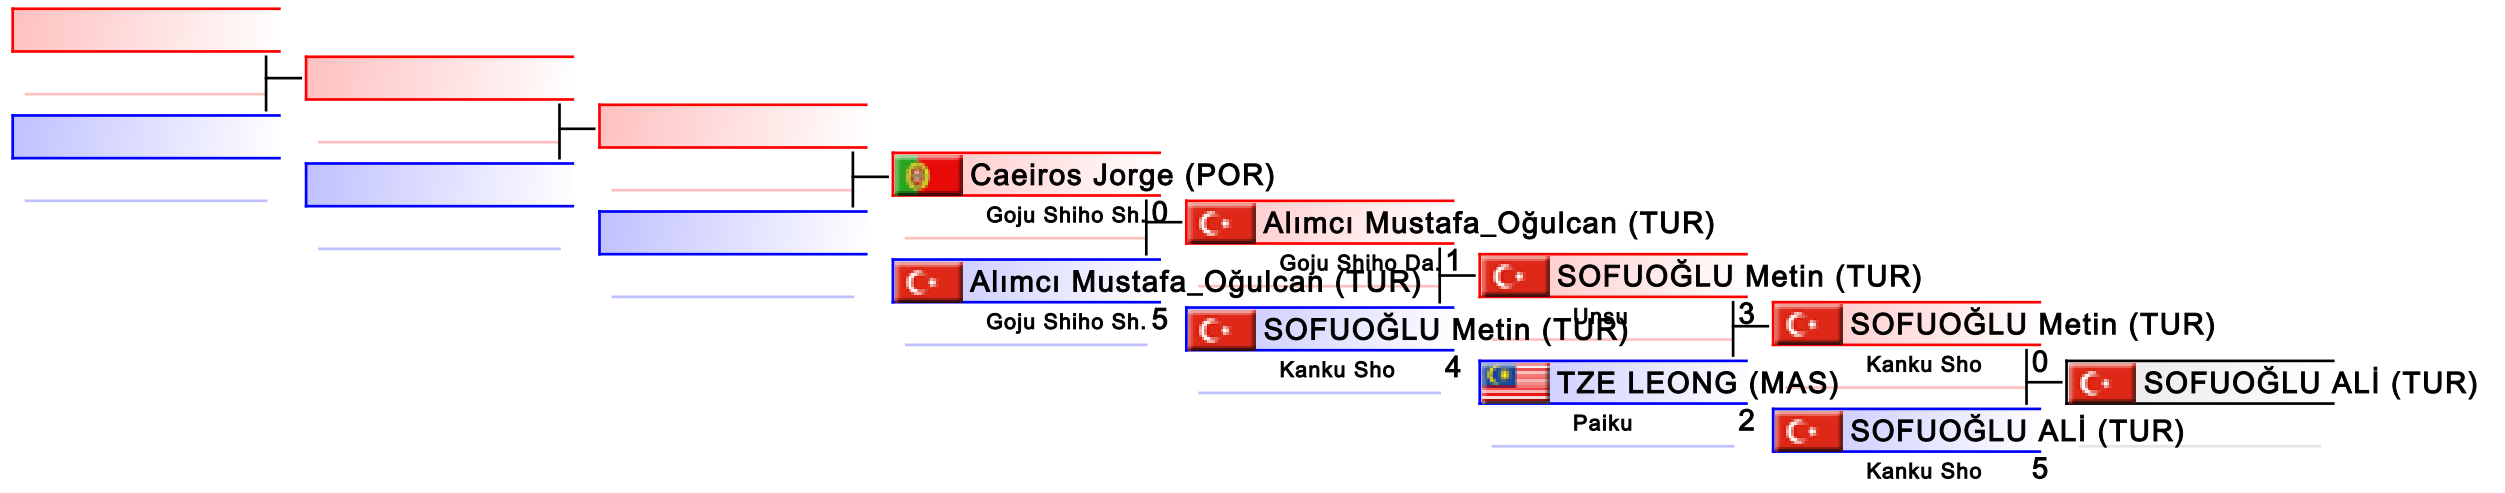

Kata Individual male Sen(Pool 1)

Karate1 - Istanbul 2011

Tatami
3

Pool

(c)sportdata GmbH & Co KG 2000-2011(2011-09-21 02:34) -WKF Approved- v 7.3.1 build 1 License: SDD_RBreiteneder_AUT (expire 2014-08-09)