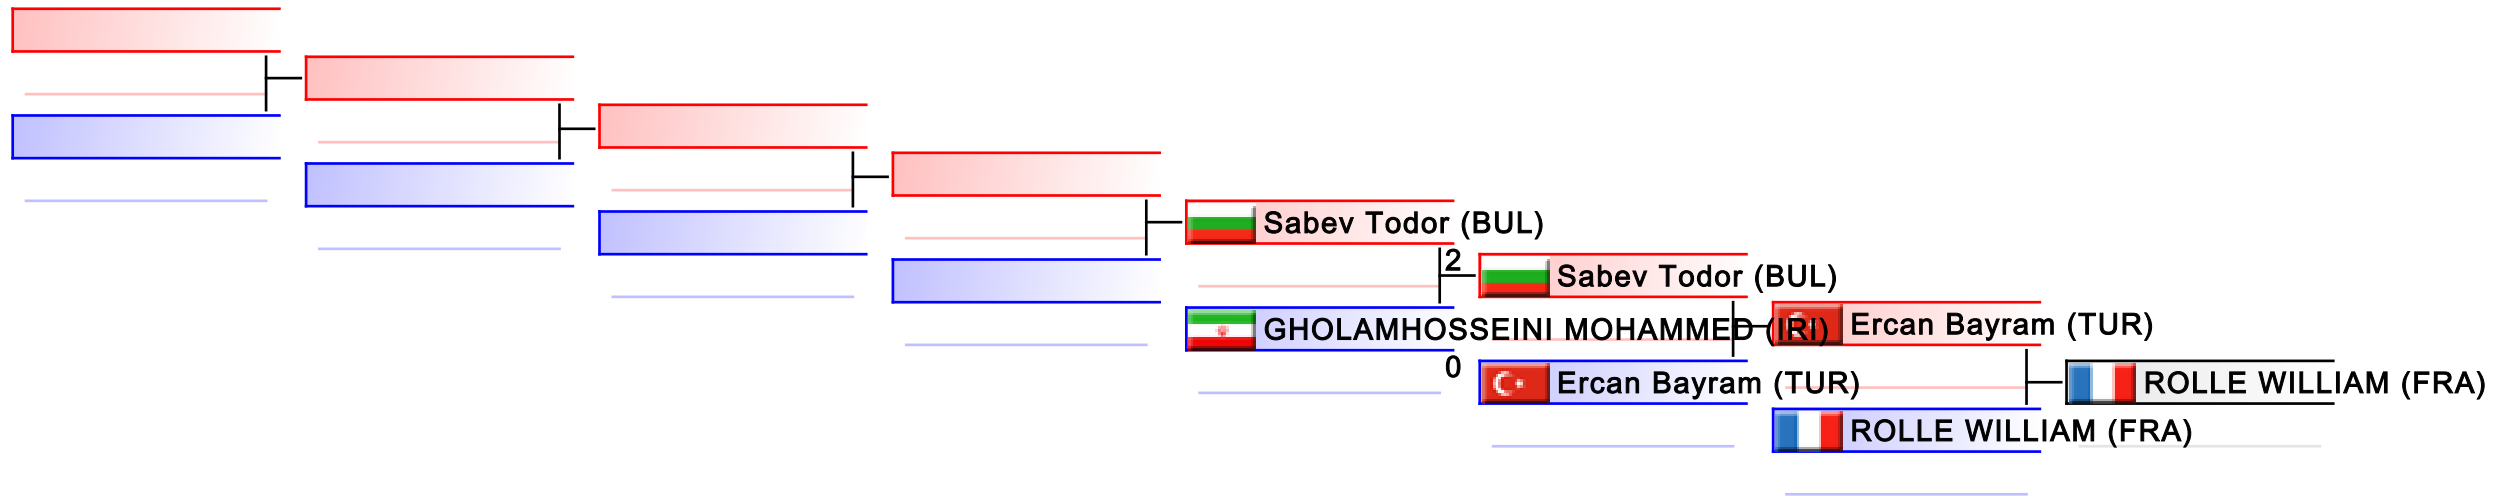

# Kumite Individual male Seniors -67(Pool 1,2)

Karate1 - Istanbul 2011

Tatami  
2

Pool

(c)sportdata GmbH & Co KG 2000-2011(2011-09-21 02:34) -WKF Approved- v 7.3.1 build 1 License: SDD\_RBreiteneder\_AUT (expire 2014-08-09)