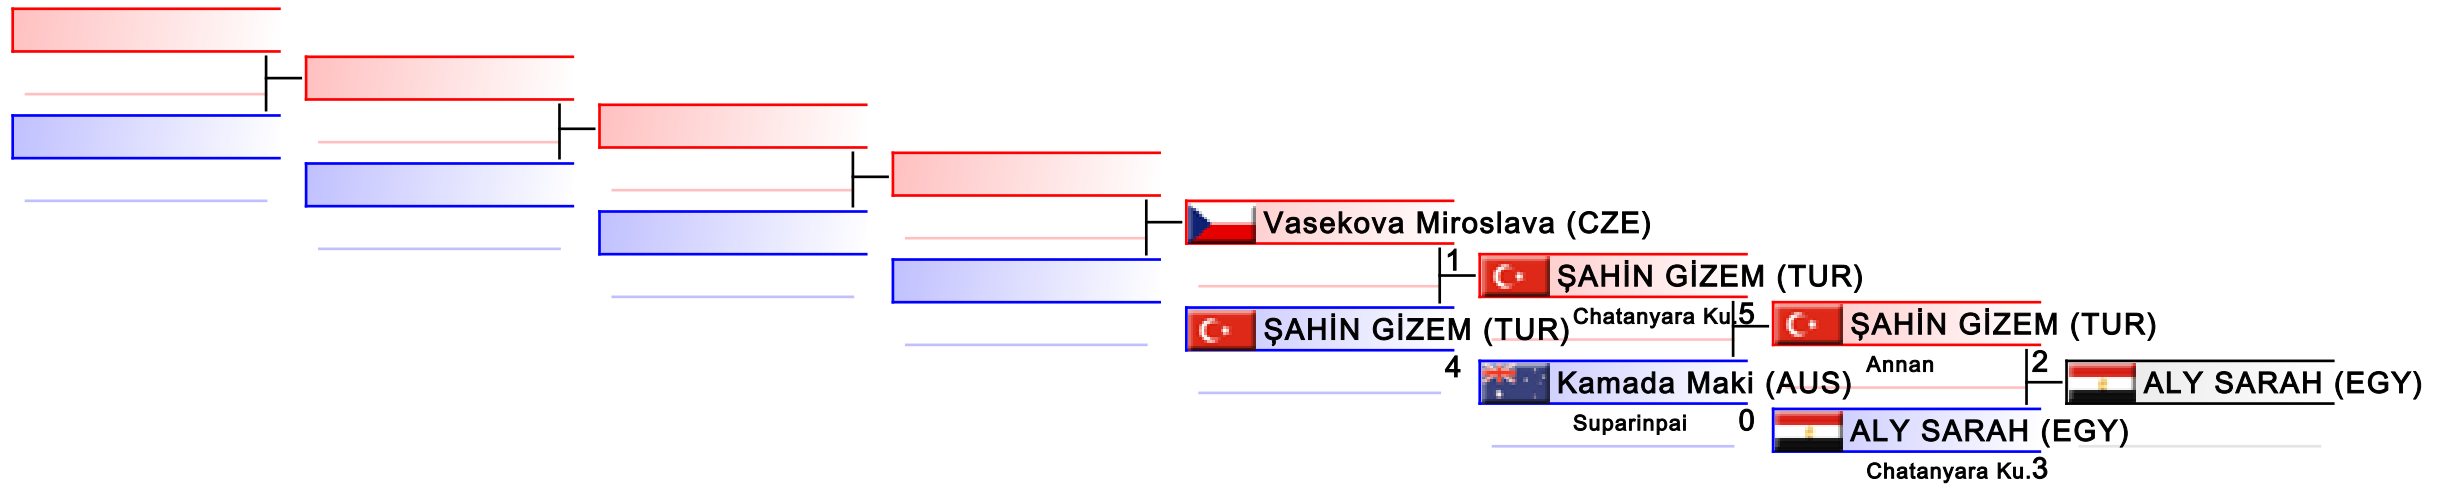

# Kata Individual female Sen(Pool 1)

Karate1 - Istanbul 2011

Tatami  
1

Pool

(c)sportdata GmbH & Co KG 2000-2011(2011-09-21 02:34) -WKF Approved- v 7.3.1 build 1 License: SDD\_RBreiteneder\_AUT (expire 2014-08-09)