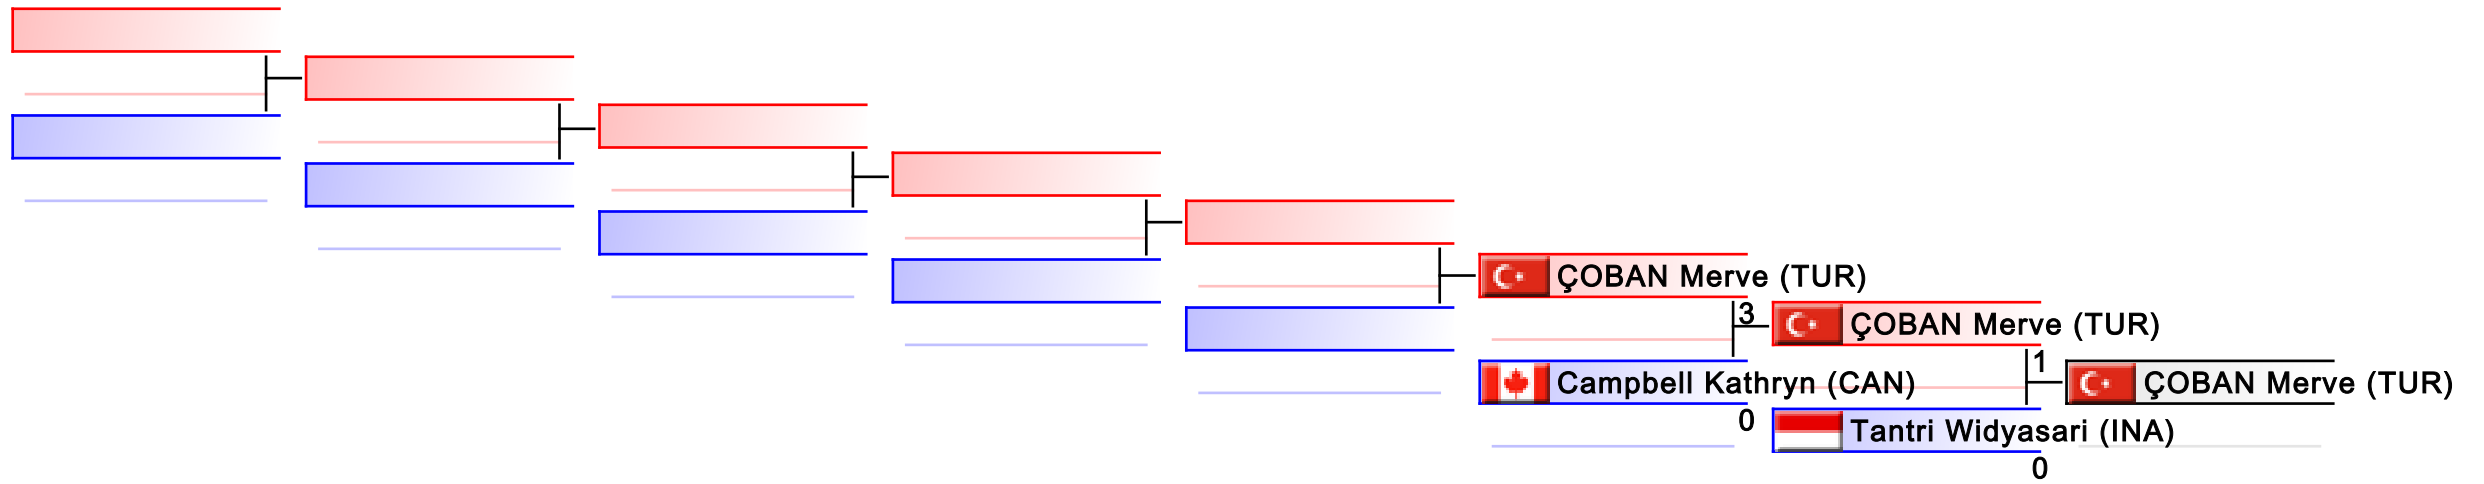

Kumite Individual female Seniors -61(Pool 4,3,2,1)

Karate1 - Istanbul 2011

(c)sportdata GmbH & Co KG 2000-2011(2011-09-21 02:34) -WKF Approved- v 7.3.1 build 1 License: SDD_RBreiteneder_AUT (expire 2014-08-09)

Tatami
1

Pool