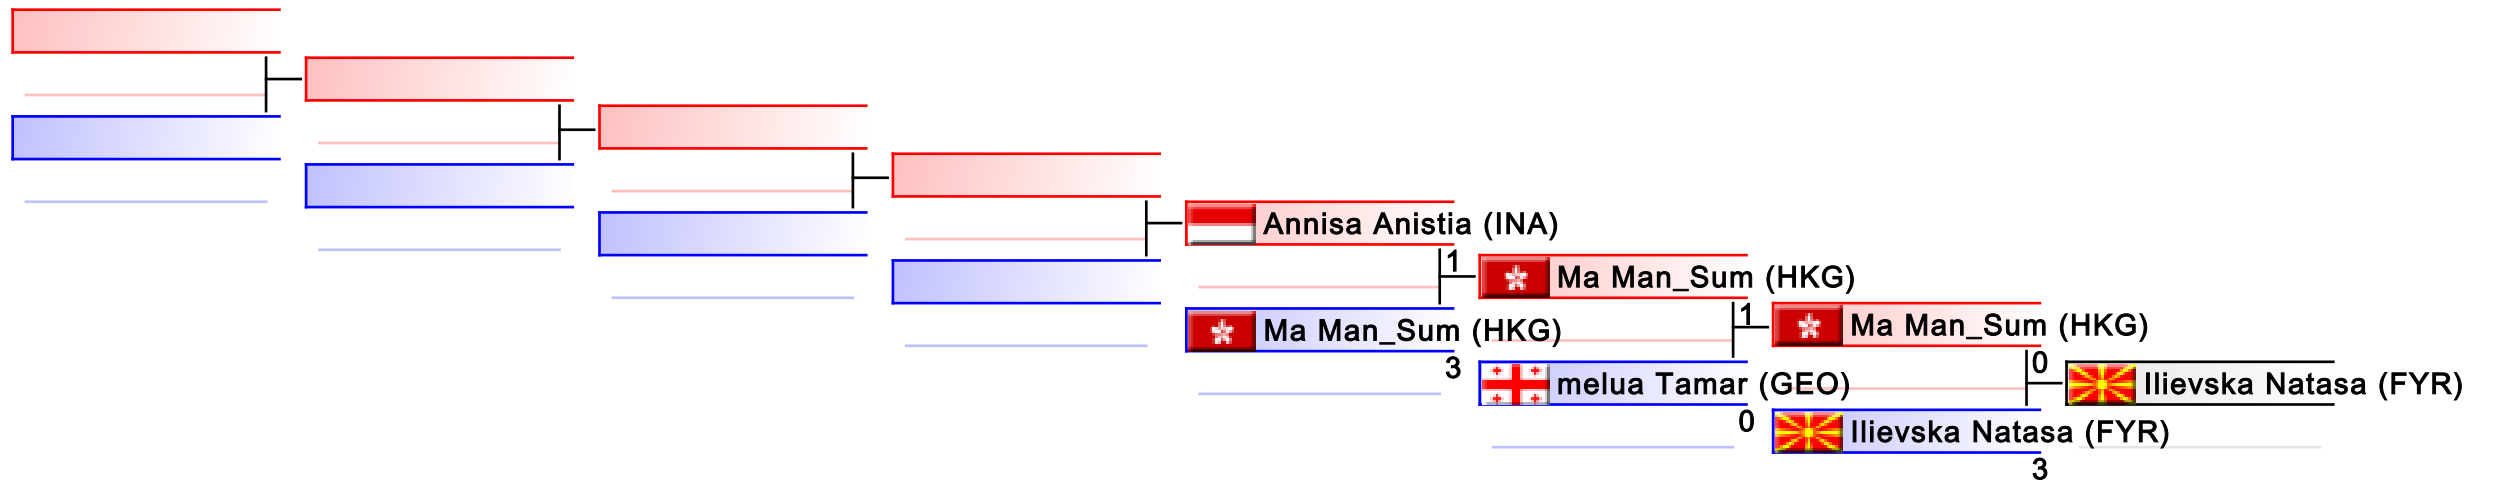

REPECHAGE: Kumite Individual female Seniors -55(Pool 1,2)