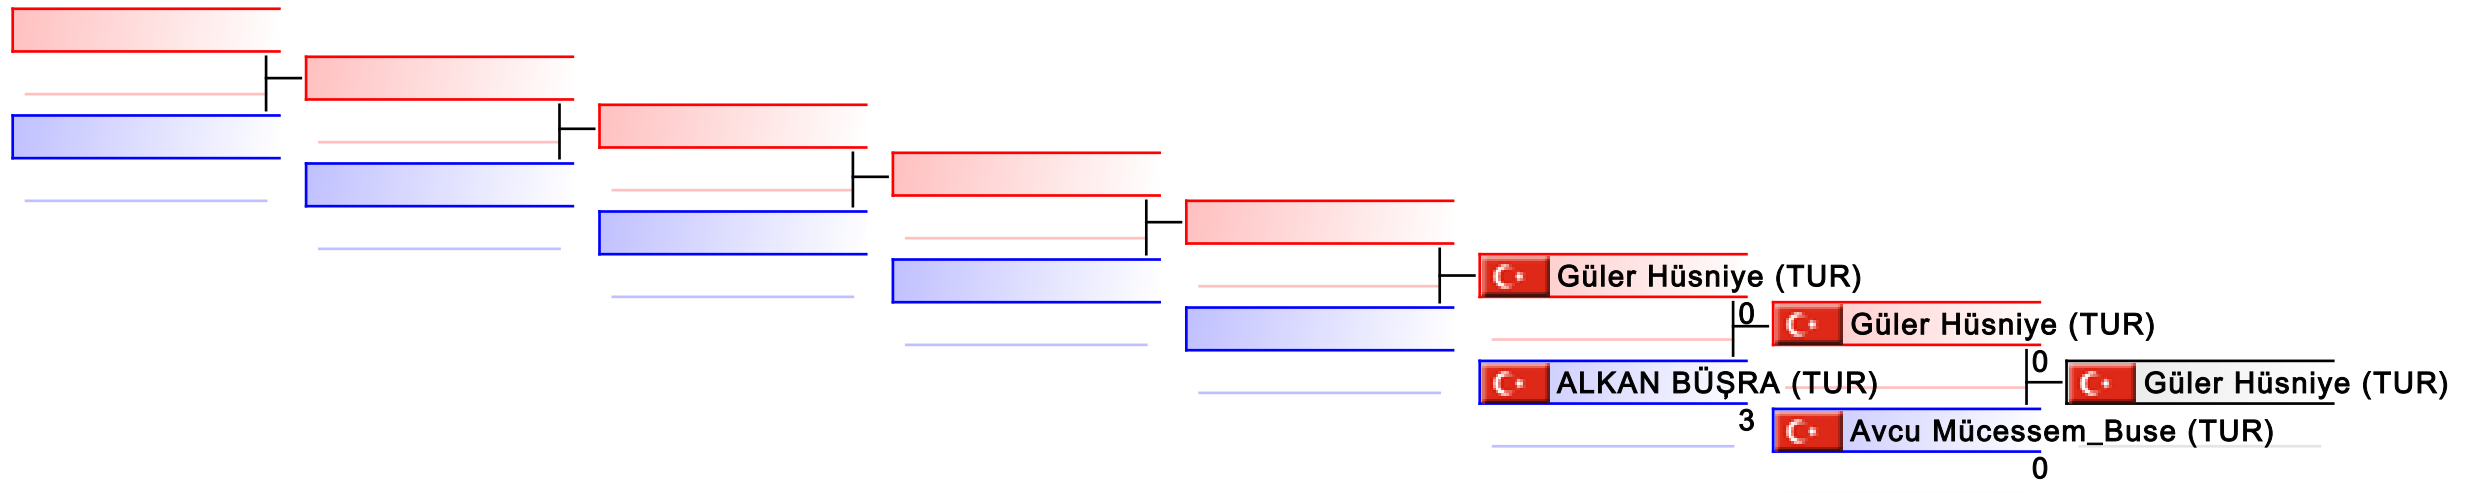

# Kumite Individual female Seniors +68(Pool 2)

Karate1 - Istanbul 2011

Tatami  
1

Pool

(c)sportdata GmbH & Co KG 2000-2011(2011-09-21 02:34) -WKF Approved- v 7.3.1 build 1 License: SDD\_RBreiteneder\_AUT (expire 2014-08-09)