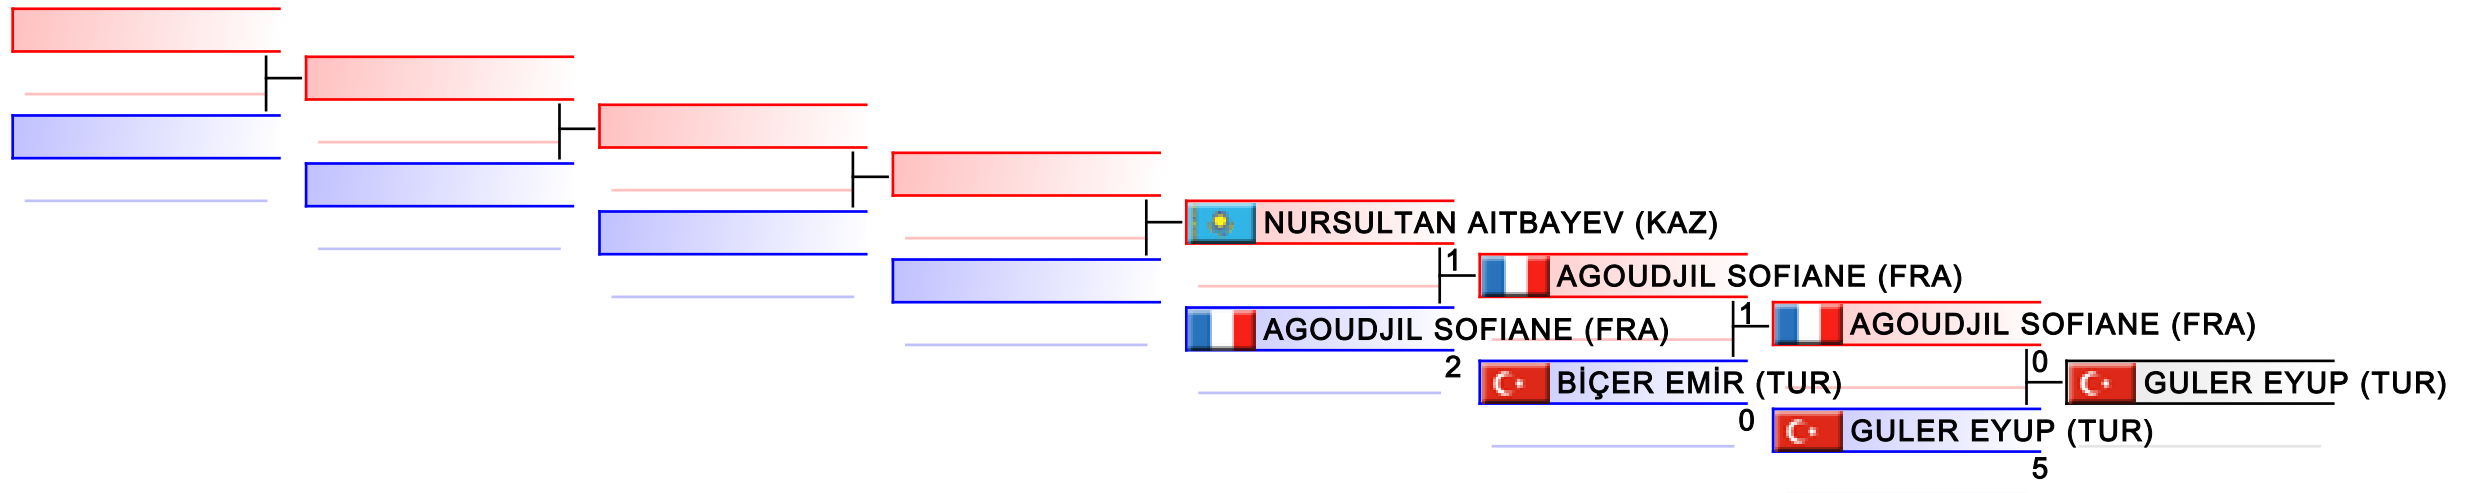

Kumite Individual male Seniors -60(Pool 1,2,3,4)

Karate1 - Istanbul 2011

(c)sportdata GmbH & Co KG 2000-2011(2011-09-21 02:34) -WKF Approved- v 7.3.1 build 1 License: SDD_RBreiteneder_AUT (expire 2014-08-09)

Tatami
1

Pool