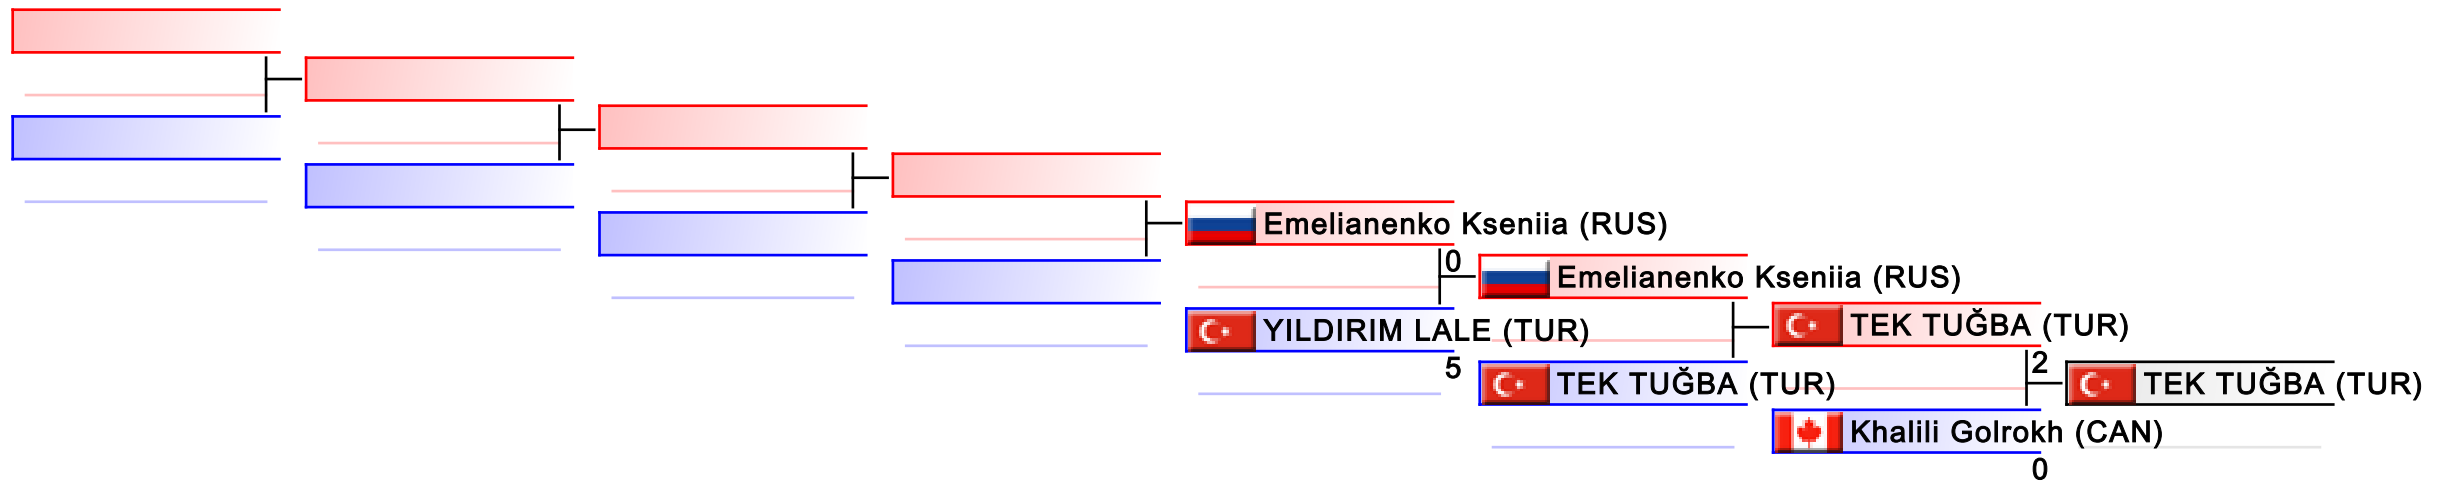

REPECHAGE: Kumite Individual female Seniors -61(Pool 4,3,2,1)