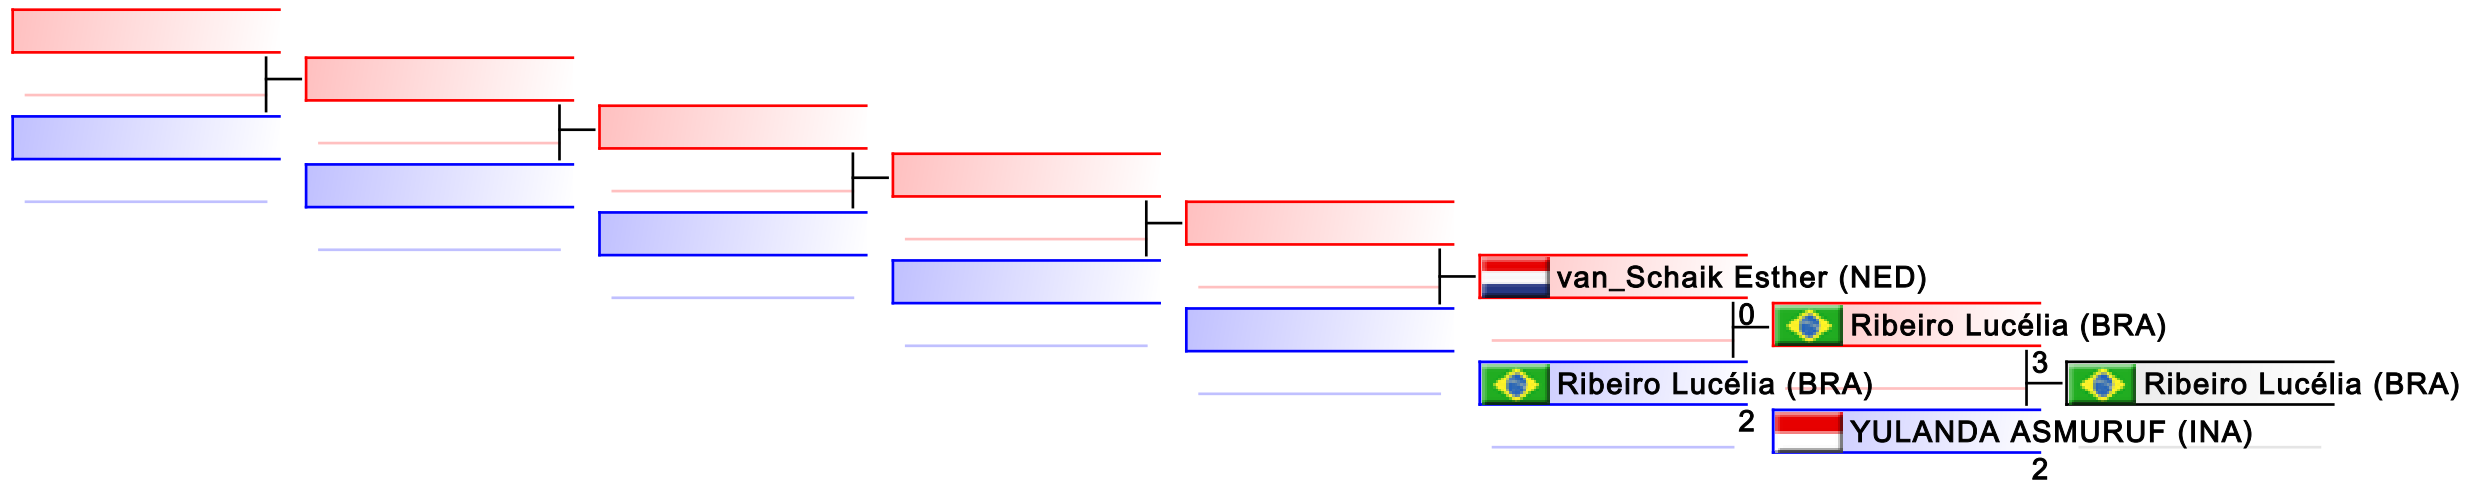

REPECHAGE: Kumite Individual female Seniors -68(Pool 1,2)