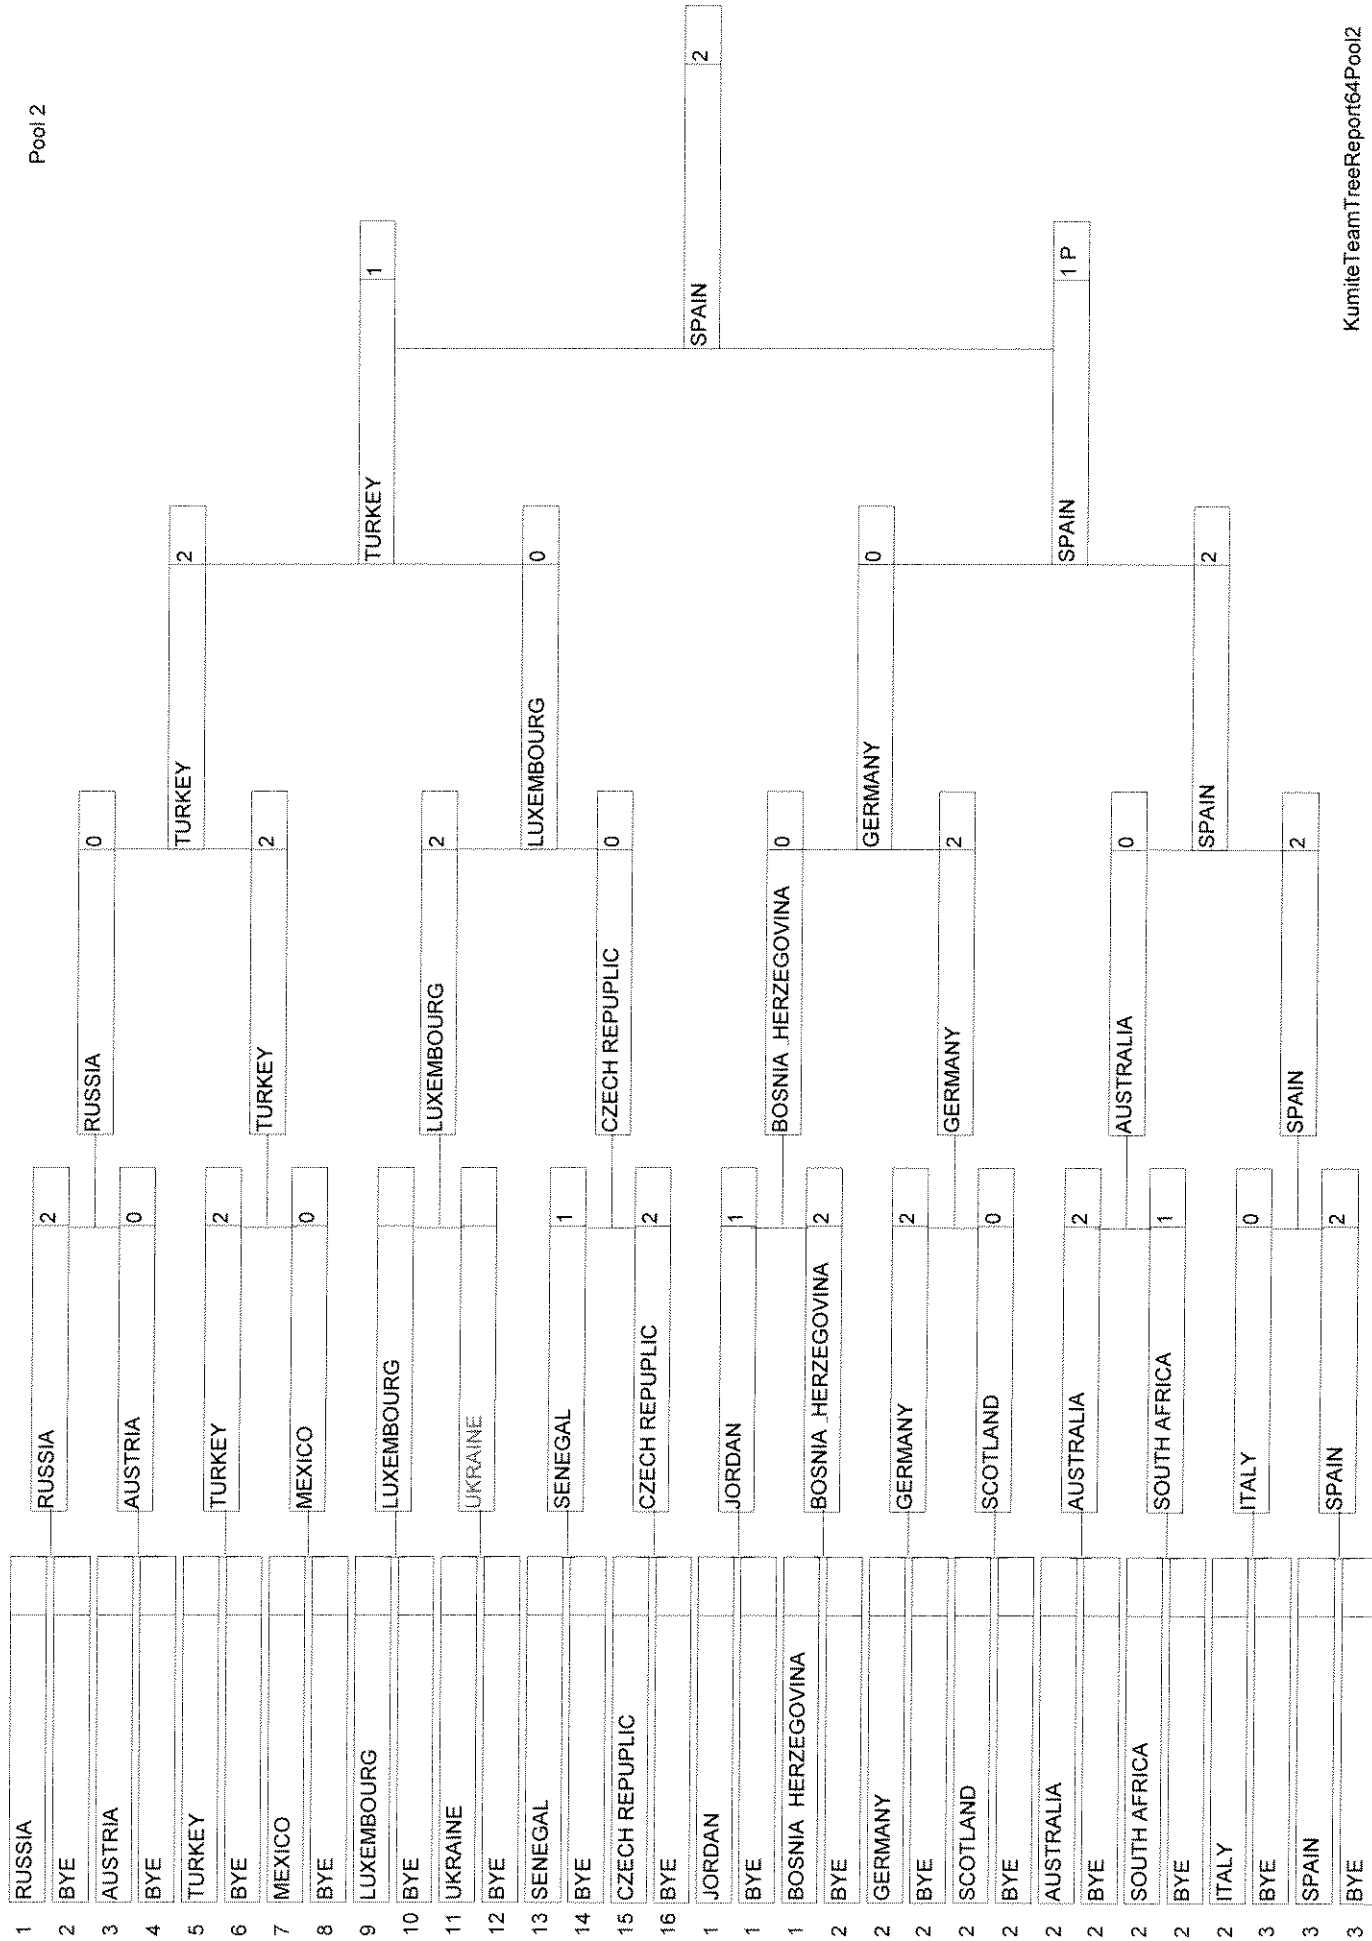

# 16th World Senior Karate Championships

21/11/2002

Female Team Kumite

21-24 November 2002

Pool 2

SPAIN - Madrid