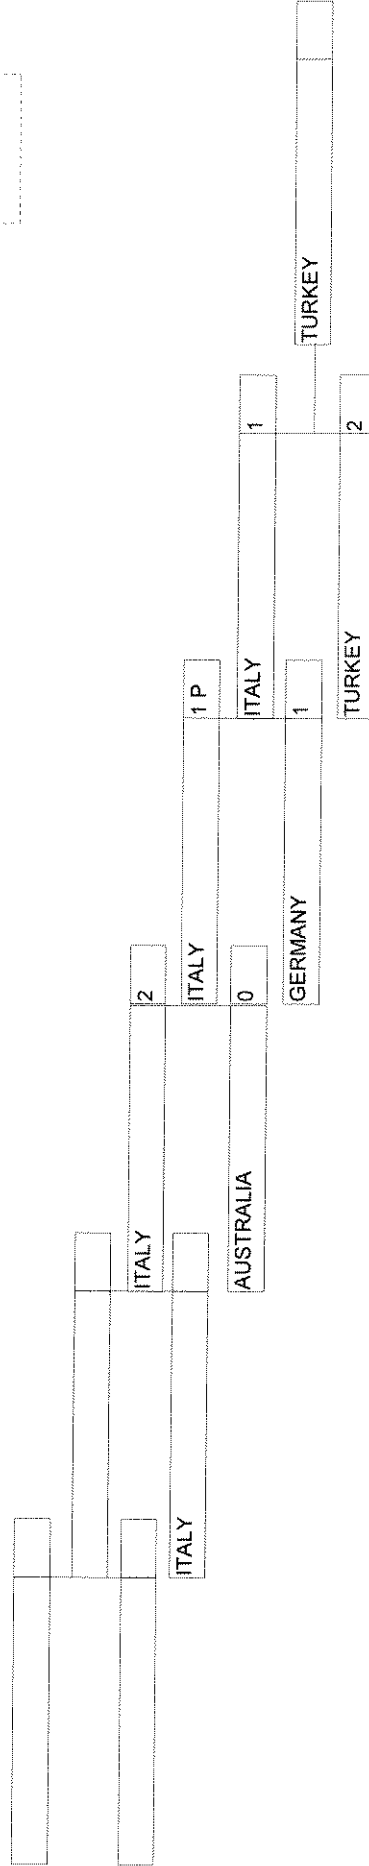

Repechage 2