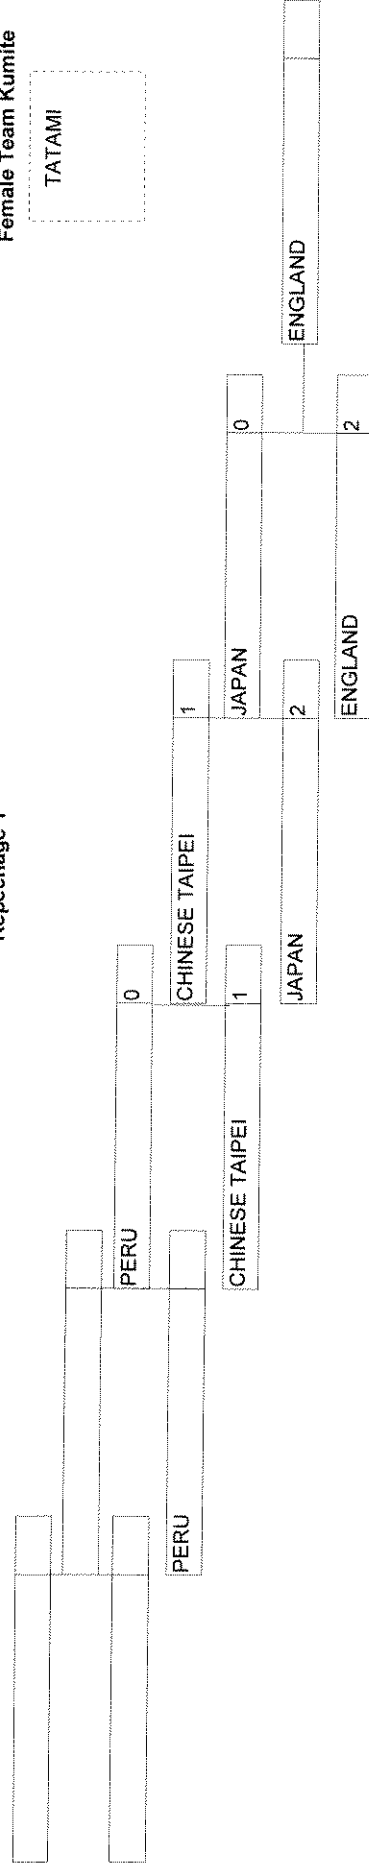

16th World Senior Karate Championships

SPAIN - Madrid

21-24 November 2002

21/11/2002

Repechage 1