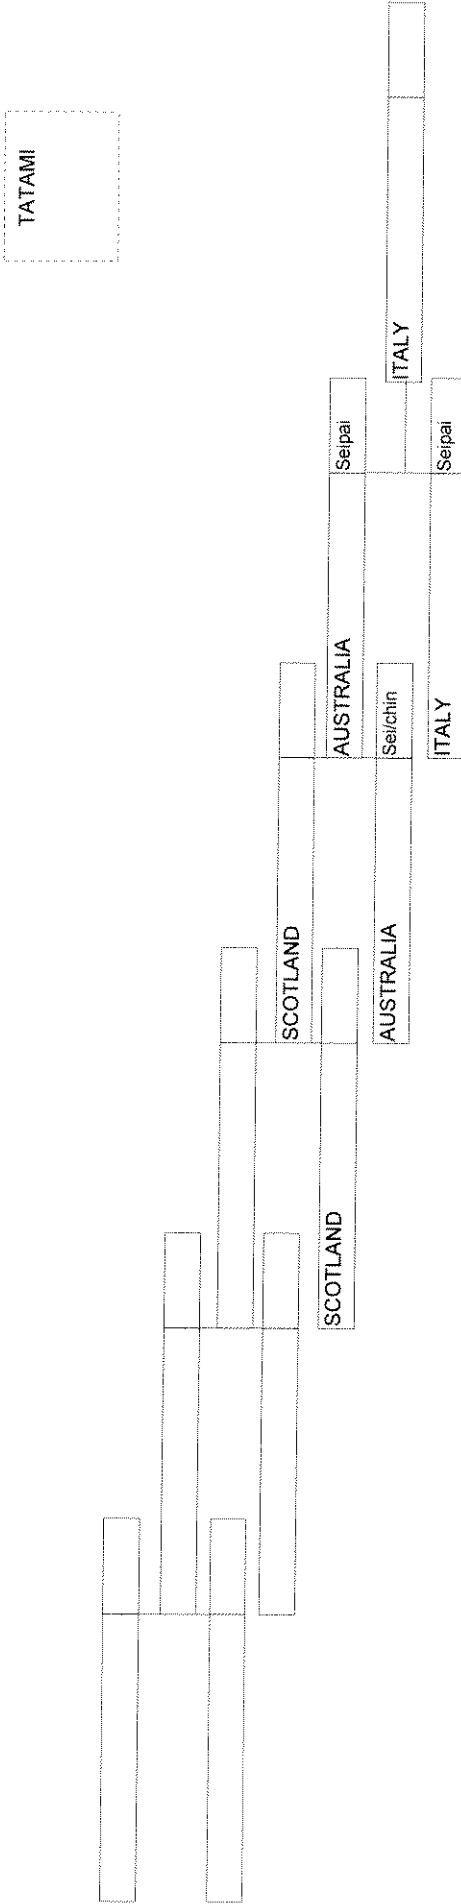

Repechage 2